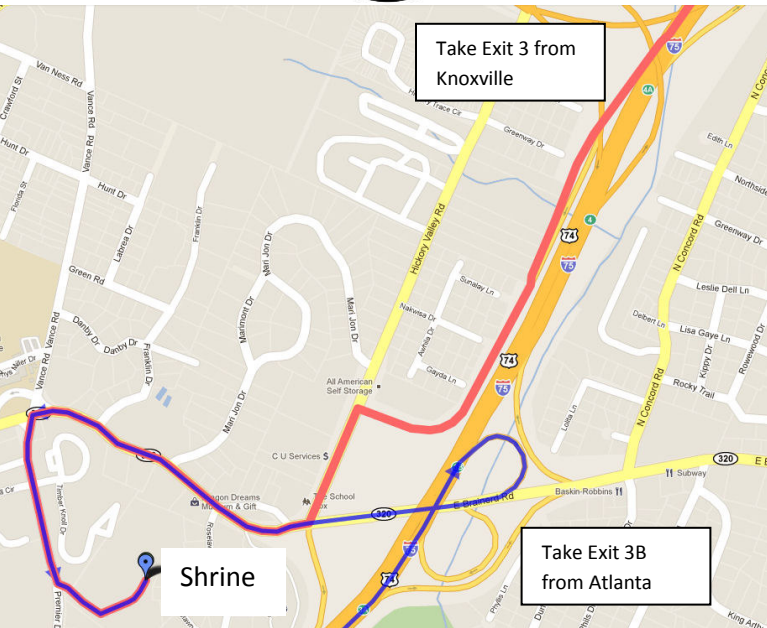

COLUMBIA RIVER KNIFE & TOOL

BENCHWAVE

Beretta  
OLD TIMER  
Knives Like Granddads

KA-BAR

Take Exit 3 from Knoxville

Shrine

Take Exit 3B from Atlanta

Vendors interested in setting up for the show should contact: Ronald Franklin (423) 400-4812, or email [sdkca@live.com](mailto:sdkca@live.com), Tables are \$45 each. 100+ Tables Available.